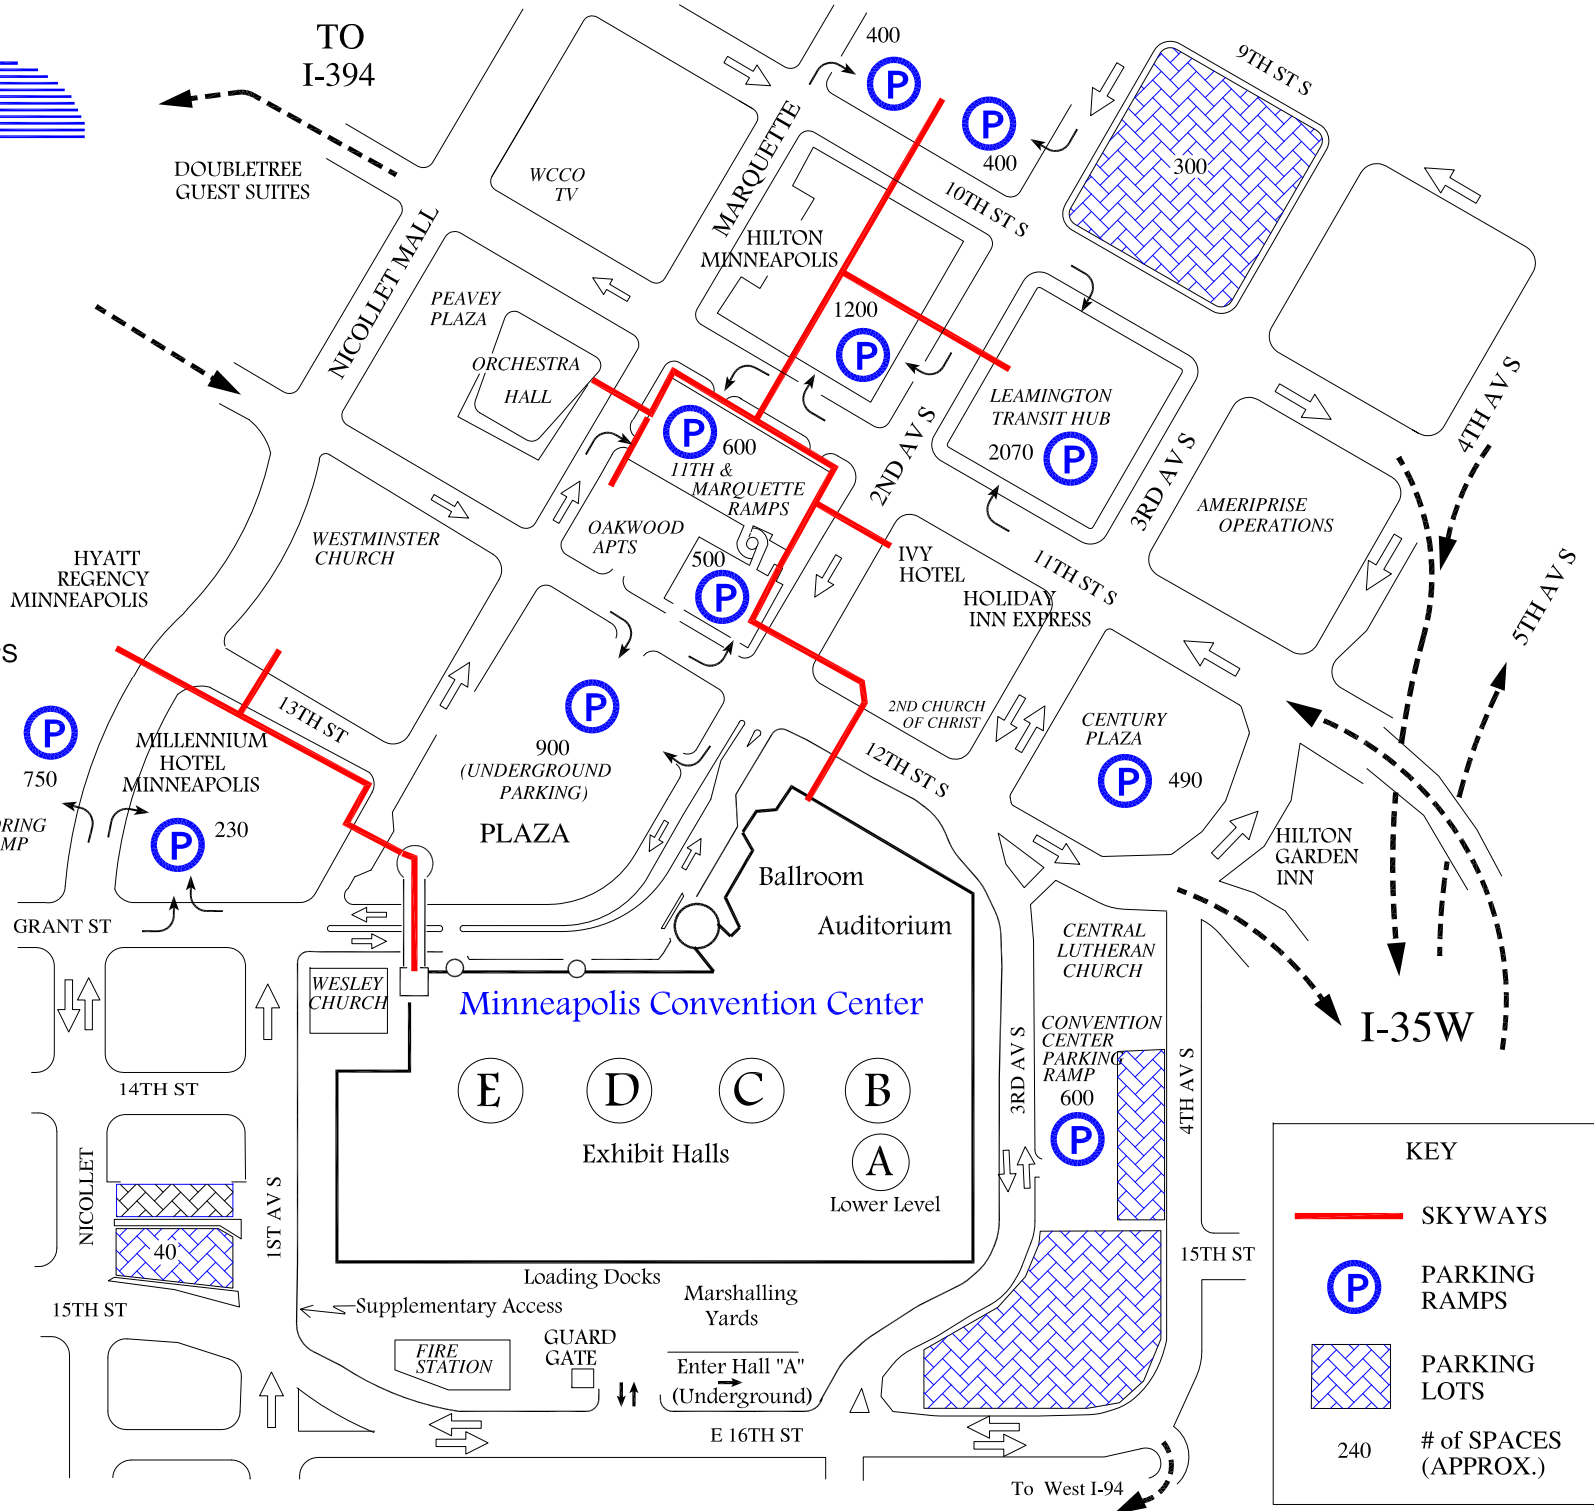

## Parking & Skyway System

### MUNICIPAL PARKING RAMPS

LEAMINGTON (673-9650)  
11TH & MARQUETTE (339-2554)  
PLAZA (339-9061)  
OPEN 6 A.M. - 11 P.M.  
OR LATER FOR EVENTS

OPEN WEEKENDS FOR ALL  
EVENTS AT ORCH. HALL  
AND CONVENTION CENTER

HILTON RAMP (673-9644)  
OPEN 24 HRS/DAY

SKYWAYS ARE OPEN  
M-F 6:30a - 10:00p  
SAT 9:30a - 8:00p  
SUN NOON - 6:00p

Mpls Traffic & Parking Services  
January 2012

KEY	
	SKYWAYS
	PARKING RAMPS
	PARKING LOTS
240	# of SPACES (APPROX.)