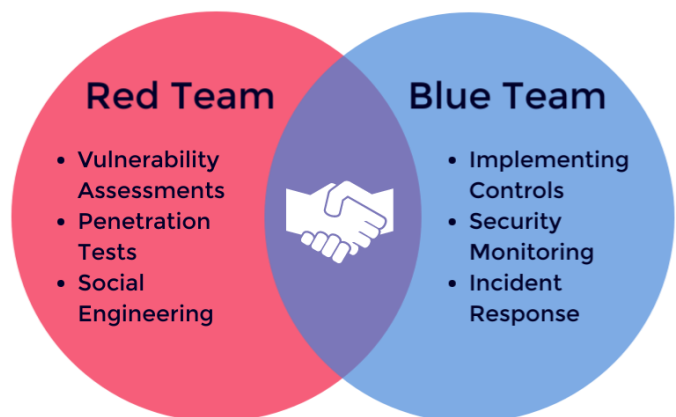

Managing risk can feel chaotic. PlexTrac brings order.

The traditional adversarial relationship of pitting the Red Team against the Blue Team is a thing of the past. Purple teaming, the new paradigm, reduces the mean time to remediation of security issues through centralized communication, effective collaboration, information sharing, and joint research.

PlexTrac provides rapid reporting for Red Teams, tracking and attestation for Blue Teams, plus real-time analytics via a centralized dashboard.

PlexTrac is the ultimate Purple Teaming Platform, guiding the healthy collaboration of your Red and Blue Teams through a single web-based interface.